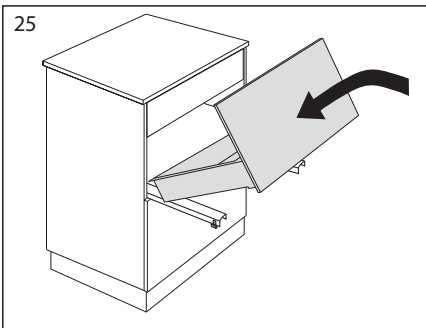

Installation "Drawer in Drawer" and "Single Drawer"

Installation "Drawer in Drawer" and "Single Drawer"

Installation wooden front plate "Single Drawer"

Installation "Drawer in Drawer" and "Single Drawer"

Alignment of the safe drawer in the housing

Drawer is preset in factory. Adjusting the slides can affect the function of the safe!

Emergency Power via Backup Battery

For use in emergency situations only. During loss of electricity unclip the battery connector and attach the supplied 9V battery, keeping it outside of your EverydaySafe at all times until power is restored.