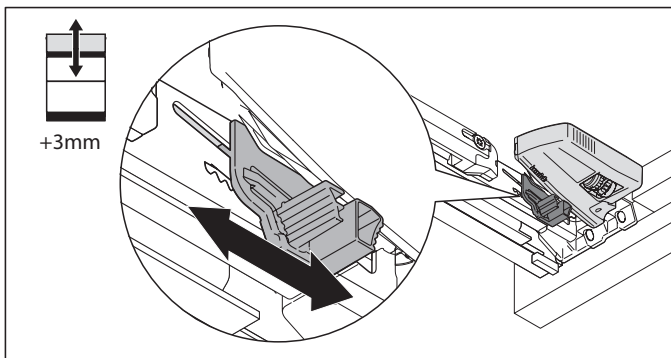

Installation "Drawer in Drawer" and "Single Drawer"

Installation "Drawer in Drawer" and "Single Drawer"

Installation wooden front plate "Single Drawer"

Installation "Drawer in Drawer" and "Single Drawer"

Alignment of the safe drawer in the housing

Drawer is preset in factory. Adjusting the slides can affect the function of the safe!

Emergency Power via Backup Battery

For use in emergency situations only. During loss of electricity unclip the battery connector and attach the supplied 9V battery, keeping it outside of your EverydaySafe at all times until power is restored.