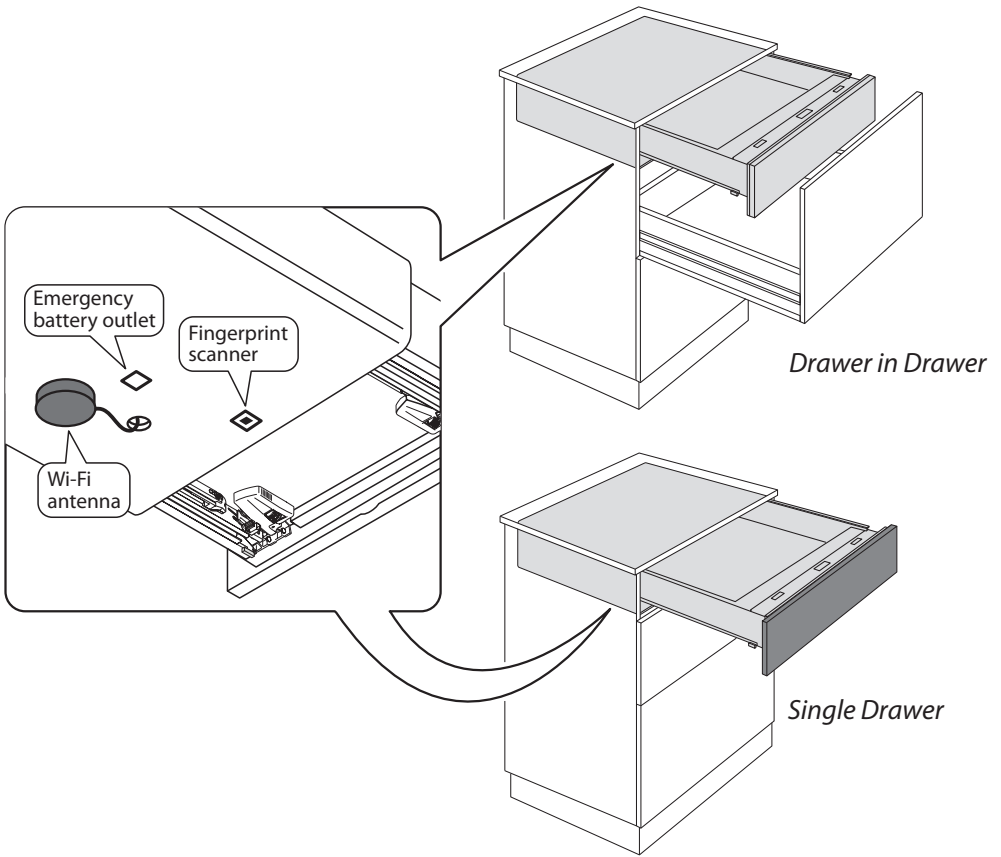

Drawer in Drawer and Single Drawer

SEE THE EVERYDAYSAFE INSTALLATION VIDEO

Scan this QR code with your smartphone or visit www.everydaysafe.com

Chubbsafes

Trusted the world over.

www.chubbsafes.com

Installation "Drawer in Drawer" and "Single Drawer"

Installation "Drawer in Drawer" and "Single Drawer"

1

$\leq 567\text{mm}$

$> 567\text{mm}$

Installation "Drawer in Drawer" and "Single Drawer"

Installation "Drawer in Drawer" and "Single Drawer"

Installation "Drawer in Drawer" and "Single Drawer"

Installation "Drawer in Drawer" and "Single Drawer"

Installation "Drawer in Drawer" and "Single Drawer"

Installation wooden front plate "Single Drawer"

Installation "Drawer in Drawer" and "Single Drawer"

Alignment of the safe drawer in the housing

Drawer is preset in factory. Adjusting the slides can affect the function of the safe!

Emergency Power via Backup Battery

For use in emergency situations only. During loss of electricity unclip the battery connector and attach the supplied 9V battery, keeping it outside of your EverydaySafe at all times until power is restored.