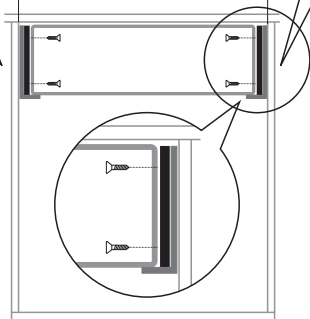

Installation "Drawer in Drawer" and "Single Drawer"

1

$\leq 567\text{mm}$

$> 567\text{mm}$

Installation "Drawer in Drawer" and "Single Drawer"

Installation "Drawer in Drawer" and "Single Drawer"

Installation "Drawer in Drawer" and "Single Drawer"

Installation "Drawer in Drawer" and "Single Drawer"

Installation "Drawer in Drawer" and "Single Drawer"

Installation wooden front plate "Single Drawer"

Installation "Drawer in Drawer" and "Single Drawer"

Alignment of the safe drawer in the housing

Drawer is preset in factory. Adjusting the slides can affect the function of the safe!

Emergency Power via Backup Battery

For use in emergency situations only. During loss of electricity unclip the battery connector and attach the supplied 9V battery, keeping it outside of your EverydaySafe at all times until power is restored.