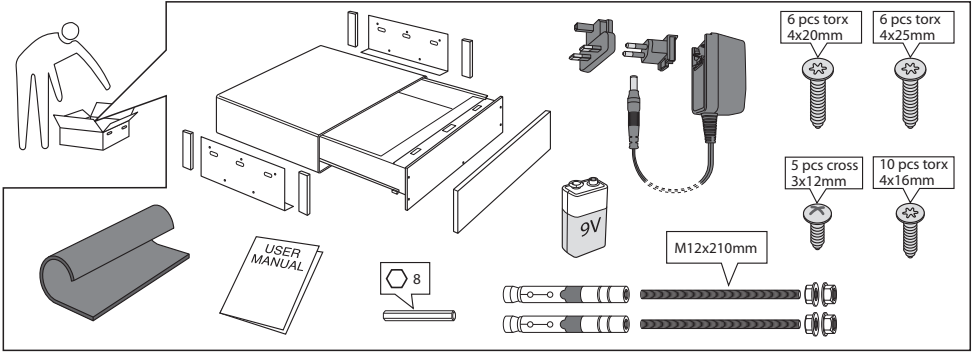

Drawer in Drawer and Single Drawer

SEE THE EVERYDAYSAFE INSTALLATION VIDEO

Scan this QR code with your smartphone or visit www.everydaysafe.com

Chubbsafes

Trusted the world over.

www.chubbsafes.com

Installation "Drawer in Drawer" and "Single Drawer"

Installation "Drawer in Drawer" and "Single Drawer"

1

$\leq 567\text{mm}$

$> 567\text{mm}$

Installation "Drawer in Drawer" and "Single Drawer"

Installation "Drawer in Drawer" and "Single Drawer"

Installation "Drawer in Drawer" and "Single Drawer"

Alignment of the safe drawer in the housing

Drawer is preset in factory. Adjusting the slides can affect the function of the safe!

Emergency Power via Backup Battery

For use in emergency situations only. During loss of electricity unclip the battery connector and attach the supplied 9V battery, keeping it outside of your EverydaySafe at all times until power is restored.