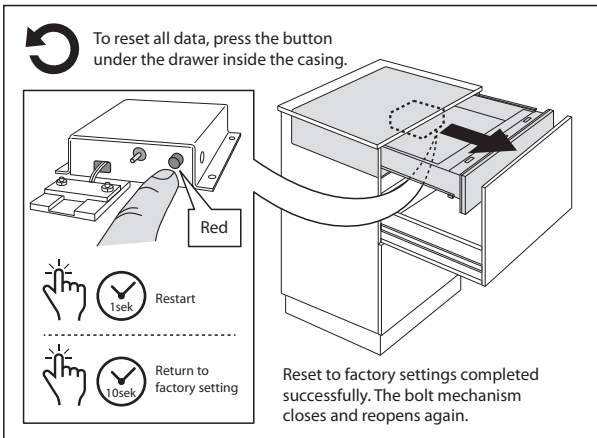

Return to factory setting

Chubbsafes
Trusted the world over.

www.chubbsafes.com