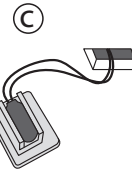

Alignment of the safe drawer in the housing

Drawer is preset in factory. Adjusting the slides can affect the function of the safe!

Emergency Power via Backup Battery

For use in emergency situations only. During loss of electricity unclip the battery connector and attach the supplied 9V battery, keeping it outside of your EverydaySafe at all times until power is restored.