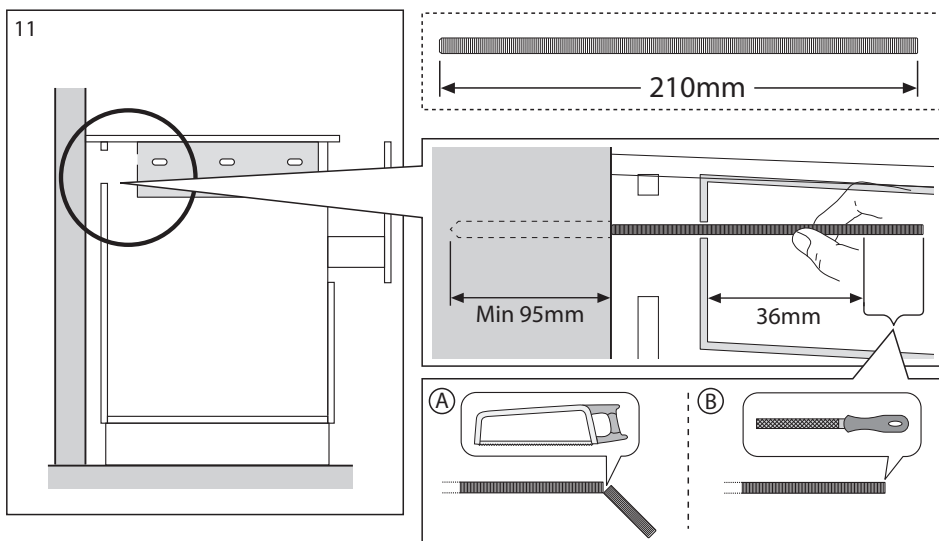

Installation "Drawer in Drawer" and "Single Drawer"

1

$\leq 567\text{mm}$

$> 567\text{mm}$

Installation "Drawer in Drawer" and "Single Drawer"

Installation "Drawer in Drawer" and "Single Drawer"

Installation "Drawer in Drawer" and "Single Drawer"

Installation "Drawer in Drawer" and "Single Drawer"

Installation "Drawer in Drawer" and "Single Drawer"

Installation wooden front plate "Single Drawer"

Installation "Drawer in Drawer" and "Single Drawer"

Alignment of the safe drawer in the housing

Drawer is preset in factory. Adjusting the slides can affect the function of the safe!

Emergency Power via Backup Battery

For use in emergency situations only. During loss of electricity unclip the battery connector and attach the supplied 9V battery, keeping it outside of your EverydaySafe at all times until power is restored.