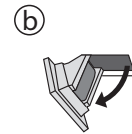

Installation "Drawer in Drawer" and "Single Drawer"

Installation "Drawer in Drawer" and "Single Drawer"

Installation wooden front plate "Single Drawer"

Installation "Drawer in Drawer" and "Single Drawer"

Alignment of the safe drawer in the housing

Drawer is preset in factory. Adjusting the slides can affect the function of the safe!

Emergency Power via Backup Battery

For use in emergency situations only. During loss of electricity unclip the battery connector and attach the supplied 9V battery, keeping it outside of your EverydaySafe at all times until power is restored.