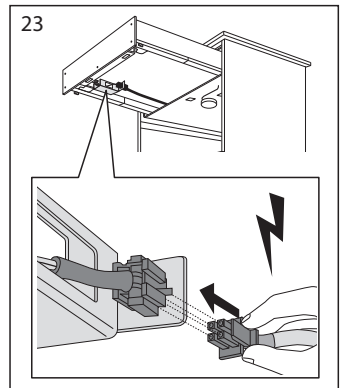

Installation "Drawer in Drawer" and "Single Drawer"

1

$\leq 567\text{mm}$

$> 567\text{mm}$

Installation "Drawer in Drawer" and "Single Drawer"

Installation "Drawer in Drawer" and "Single Drawer"

Installation "Drawer in Drawer" and "Single Drawer"

Installation "Drawer in Drawer" and "Single Drawer"

Installation "Drawer in Drawer" and "Single Drawer"

Installation wooden front plate "Single Drawer"

Installation "Drawer in Drawer" and "Single Drawer"

Alignment of the safe drawer in the housing

Drawer is preset in factory. Adjusting the slides can affect the function of the safe!

Emergency Power via Backup Battery

For use in emergency situations only. During loss of electricity unclip the battery connector and attach the supplied 9V battery, keeping it outside of your EverydaySafe at all times until power is restored.