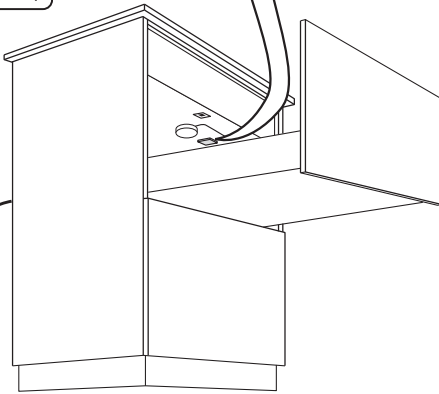

Alignment of the safe drawer in the housing

Drawer is preset in factory. Adjusting the slides can affect the function of the safe!

Emergency Power via Backup Battery

For use in emergency situations only. During loss of electricity unclip the battery connector and attach the supplied 9V battery, keeping it outside of your EverydaySafe at all times until power is restored.