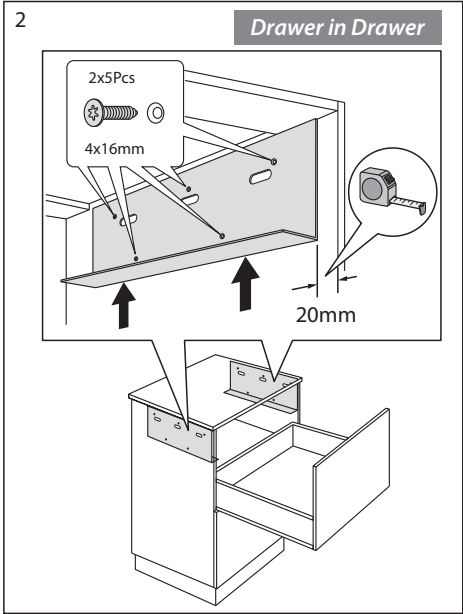

Installation "Drawer in Drawer" and "Single Drawer"

1

$\leq 567\text{mm}$

$> 567\text{mm}$

Installation "Drawer in Drawer" and "Single Drawer"

Installation "Drawer in Drawer" and "Single Drawer"

Installation "Drawer in Drawer" and "Single Drawer"

Installation "Drawer in Drawer" and "Single Drawer"

Installation "Drawer in Drawer" and "Single Drawer"

Installation wooden front plate "Single Drawer"

Installation "Drawer in Drawer" and "Single Drawer"

Alignment of the safe drawer in the housing

Drawer is preset in factory. Adjusting the slides can affect the function of the safe!

Emergency Power via Backup Battery

For use in emergency situations only. During loss of electricity unclip the battery connector and attach the supplied 9V battery, keeping it outside of your EverydaySafe at all times until power is restored.