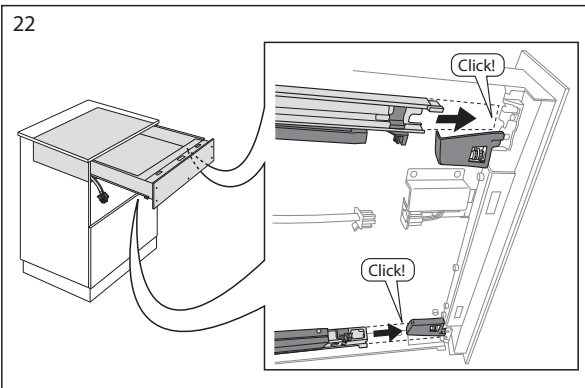

Installation "Drawer in Drawer" and "Single Drawer"

1

$\leq 567\text{mm}$

$> 567\text{mm}$

Installation "Drawer in Drawer" and "Single Drawer"

Installation "Drawer in Drawer" and "Single Drawer"

Installation "Drawer in Drawer" and "Single Drawer"

Installation "Drawer in Drawer" and "Single Drawer"

Installation "Drawer in Drawer" and "Single Drawer"

Installation wooden front plate "Single Drawer"

Installation "Drawer in Drawer" and "Single Drawer"

Alignment of the safe drawer in the housing

Drawer is preset in factory. Adjusting the slides can affect the function of the safe!

Emergency Power via Backup Battery

For use in emergency situations only. During loss of electricity unclip the battery connector and attach the supplied 9V battery, keeping it outside of your EverydaySafe at all times until power is restored.