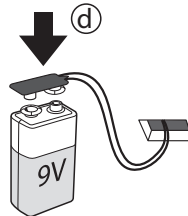

Alignment of the safe drawer in the housing

Drawer is preset in factory. Adjusting the slides can affect the function of the safe!

Emergency Power via Backup Battery

For use in emergency situations only. During loss of electricity unclip the battery connector and attach the supplied 9V battery, keeping it outside of your EverydaySafe at all times until power is restored.