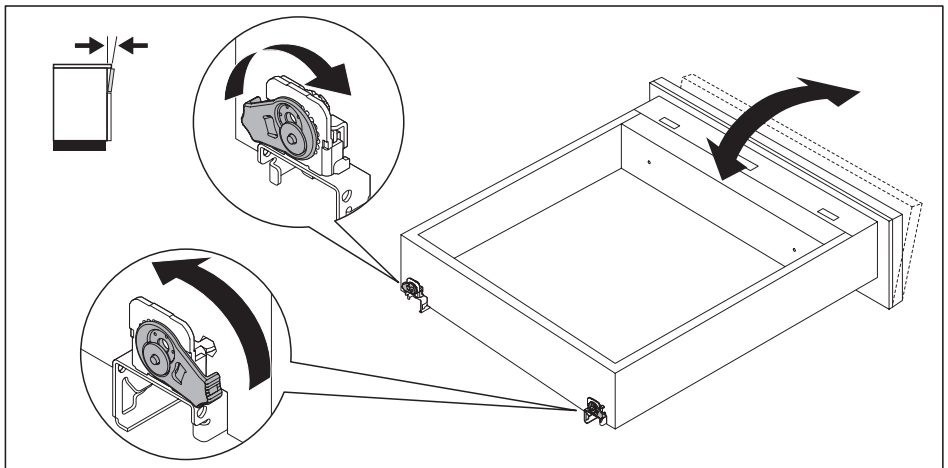

Installation "Drawer in Drawer" and "Single Drawer"

Installation "Drawer in Drawer" and "Single Drawer"

Installation wooden front plate "Single Drawer"

Installation "Drawer in Drawer" and "Single Drawer"

Alignment of the safe drawer in the housing

Drawer is preset in factory. Adjusting the slides can affect the function of the safe!

Emergency Power via Backup Battery

For use in emergency situations only. During loss of electricity unclip the battery connector and attach the supplied 9V battery, keeping it outside of your EverydaySafe at all times until power is restored.