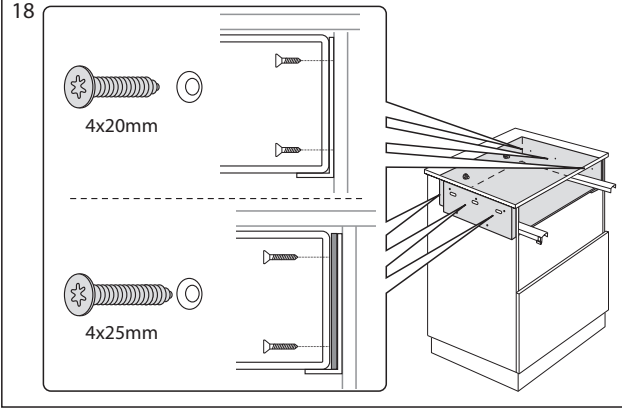

Installation "Drawer in Drawer" and "Single Drawer"

1

$\leq 567\text{mm}$

$> 567\text{mm}$

Installation "Drawer in Drawer" and "Single Drawer"

Installation "Drawer in Drawer" and "Single Drawer"

Installation "Drawer in Drawer" and "Single Drawer"

Installation "Drawer in Drawer" and "Single Drawer"

Installation "Drawer in Drawer" and "Single Drawer"

Installation wooden front plate "Single Drawer"

Installation "Drawer in Drawer" and "Single Drawer"

Alignment of the safe drawer in the housing

Drawer is preset in factory. Adjusting the slides can affect the function of the safe!

Emergency Power via Backup Battery

For use in emergency situations only. During loss of electricity unclip the battery connector and attach the supplied 9V battery, keeping it outside of your EverydaySafe at all times until power is restored.