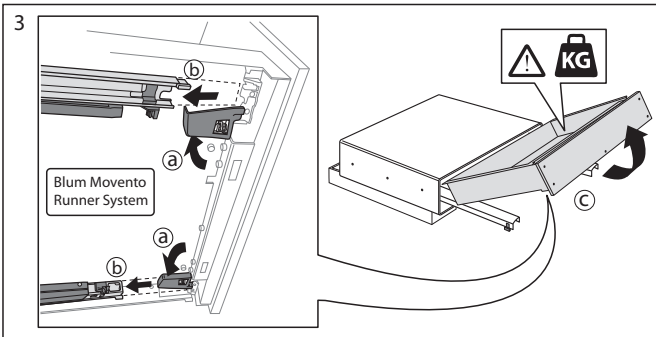

Installation "Drawer in Drawer" and "Single Drawer"

1

$\leq 567\text{mm}$

$> 567\text{mm}$

Installation "Drawer in Drawer" and "Single Drawer"

Installation "Drawer in Drawer" and "Single Drawer"

Installation "Drawer in Drawer" and "Single Drawer"

Installation "Drawer in Drawer" and "Single Drawer"

Installation "Drawer in Drawer" and "Single Drawer"

Installation wooden front plate "Single Drawer"

Installation "Drawer in Drawer" and "Single Drawer"

Alignment of the safe drawer in the housing

Drawer is preset in factory. Adjusting the slides can affect the function of the safe!

Emergency Power via Backup Battery

For use in emergency situations only. During loss of electricity unclip the battery connector and attach the supplied 9V battery, keeping it outside of your EverydaySafe at all times until power is restored.