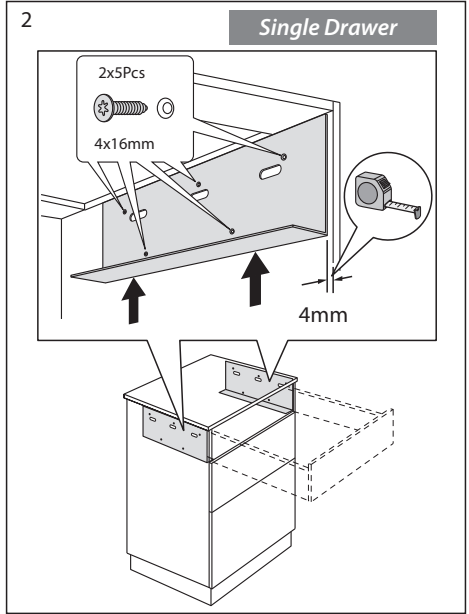

Installation "Drawer in Drawer" and "Single Drawer"

1

$\leq 567\text{mm}$

$> 567\text{mm}$

Installation "Drawer in Drawer" and "Single Drawer"

Installation "Drawer in Drawer" and "Single Drawer"

Installation "Drawer in Drawer" and "Single Drawer"

Installation "Drawer in Drawer" and "Single Drawer"

Installation "Drawer in Drawer" and "Single Drawer"

Installation wooden front plate "Single Drawer"

Installation "Drawer in Drawer" and "Single Drawer"

Alignment of the safe drawer in the housing

Drawer is preset in factory. Adjusting the slides can affect the function of the safe!

Emergency Power via Backup Battery

For use in emergency situations only. During loss of electricity unclip the battery connector and attach the supplied 9V battery, keeping it outside of your EverydaySafe at all times until power is restored.