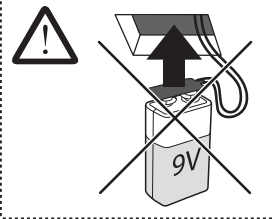

Alignment of the safe drawer in the housing

Drawer is preset in factory. Adjusting the slides can affect the function of the safe!

Emergency Power via Backup Battery

For use in emergency situations only. During loss of electricity unclip the battery connector and attach the supplied 9V battery, keeping it outside of your EverydaySafe at all times until power is restored.