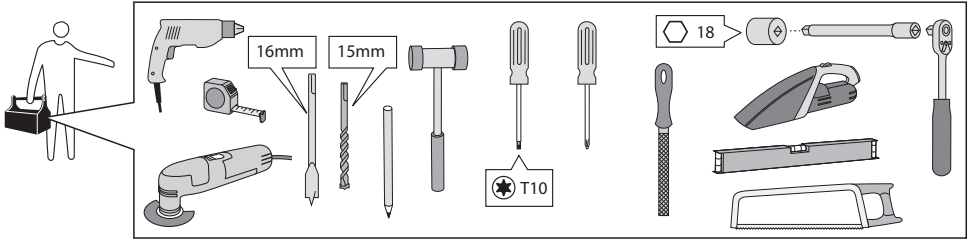

Drawer in Drawer and Single Drawer

SEE THE EVERYDAYSAFE INSTALLATION VIDEO

Scan this QR code with your smartphone or visit www.everydaysafe.com

Chubbsafes

Trusted the world over.

www.chubbsafes.com

Installation "Drawer in Drawer" and "Single Drawer"

Installation "Drawer in Drawer" and "Single Drawer"

1

$\leq 567\text{mm}$

$> 567\text{mm}$

Installation "Drawer in Drawer" and "Single Drawer"

Installation "Drawer in Drawer" and "Single Drawer"

Installation "Drawer in Drawer" and "Single Drawer"

Alignment of the safe drawer in the housing

Drawer is preset in factory. Adjusting the slides can affect the function of the safe!

Emergency Power via Backup Battery

For use in emergency situations only. During loss of electricity unclip the battery connector and attach the supplied 9V battery, keeping it outside of your EverydaySafe at all times until power is restored.