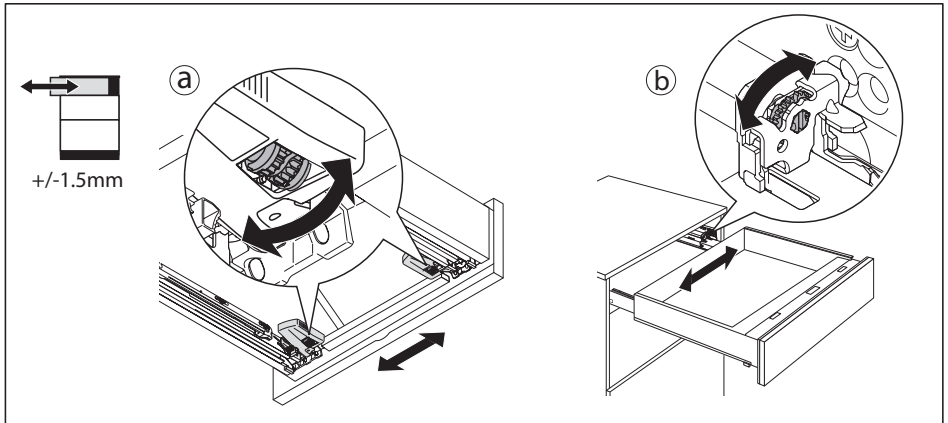

Installation "Drawer in Drawer" and "Single Drawer"

Installation "Drawer in Drawer" and "Single Drawer"

Installation wooden front plate "Single Drawer"

Installation "Drawer in Drawer" and "Single Drawer"

Alignment of the safe drawer in the housing

Drawer is preset in factory. Adjusting the slides can affect the function of the safe!

Emergency Power via Backup Battery

For use in emergency situations only. During loss of electricity unclip the battery connector and attach the supplied 9V battery, keeping it outside of your EverydaySafe at all times until power is restored.