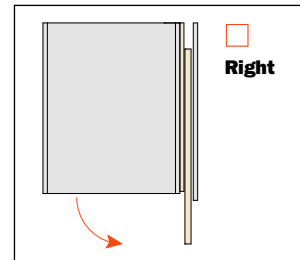

Opening direction

Number of the systems:

Side panel connector kit

Supplementary roller guide

Supplementary roller guide for aluminium-framed glass doors and framed wooden doors.

The fixing of this component requires additional working. Please do not hesitate to consult our technical support department for assistance.