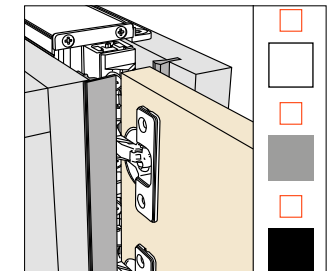

Front cover kit

Contact name
Company
Date
Project
Notes