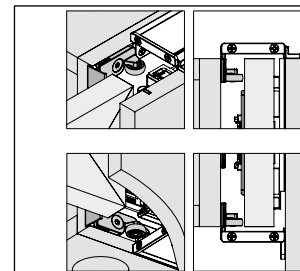

Opening direction

Number of the systems:

Side panel connector kit

Supplementary roller guide

Supplementary roller guide for aluminium-framed glass doors and framed wooden doors.

The fixing of this component requires additional working. Please do not hesitate to consult our technical support department for assistance.