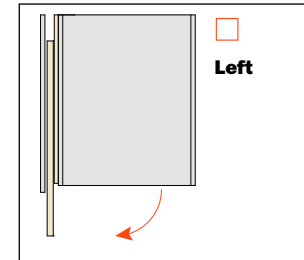

Opening direction

Number of the systems:

Side panel connector kit

Supplementary roller guide

Supplementary roller guide for aluminium-framed glass doors and framed wooden doors.

The fixing of this component requires additional working. Please do not hesitate to consult our technical support department for assistance.