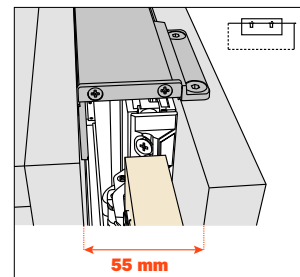

Opening direction

Number of the systems:

Side panel connector kit

Supplementary roller guide

Supplementary roller guide for aluminium-framed glass doors and framed wooden doors.

The fixing of this component requires additional working. Please do not hesitate to consult our technical support department for assistance.