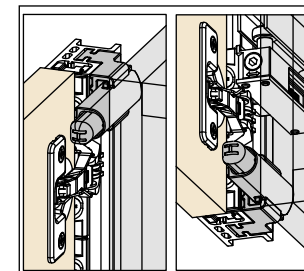

Smove kit damper for door