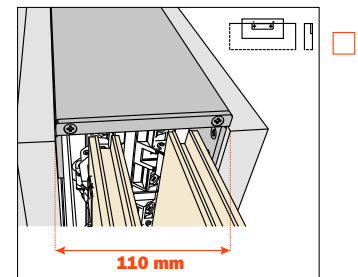

Opening direction

Number of the systems:

Side panel connector kit

Supplementary roller guide

Supplementary roller guide for aluminium-framed glass doors and framed wooden doors.

The fixing of this component requires additional working. Please do not hesitate to consult our technical support department for assistance.